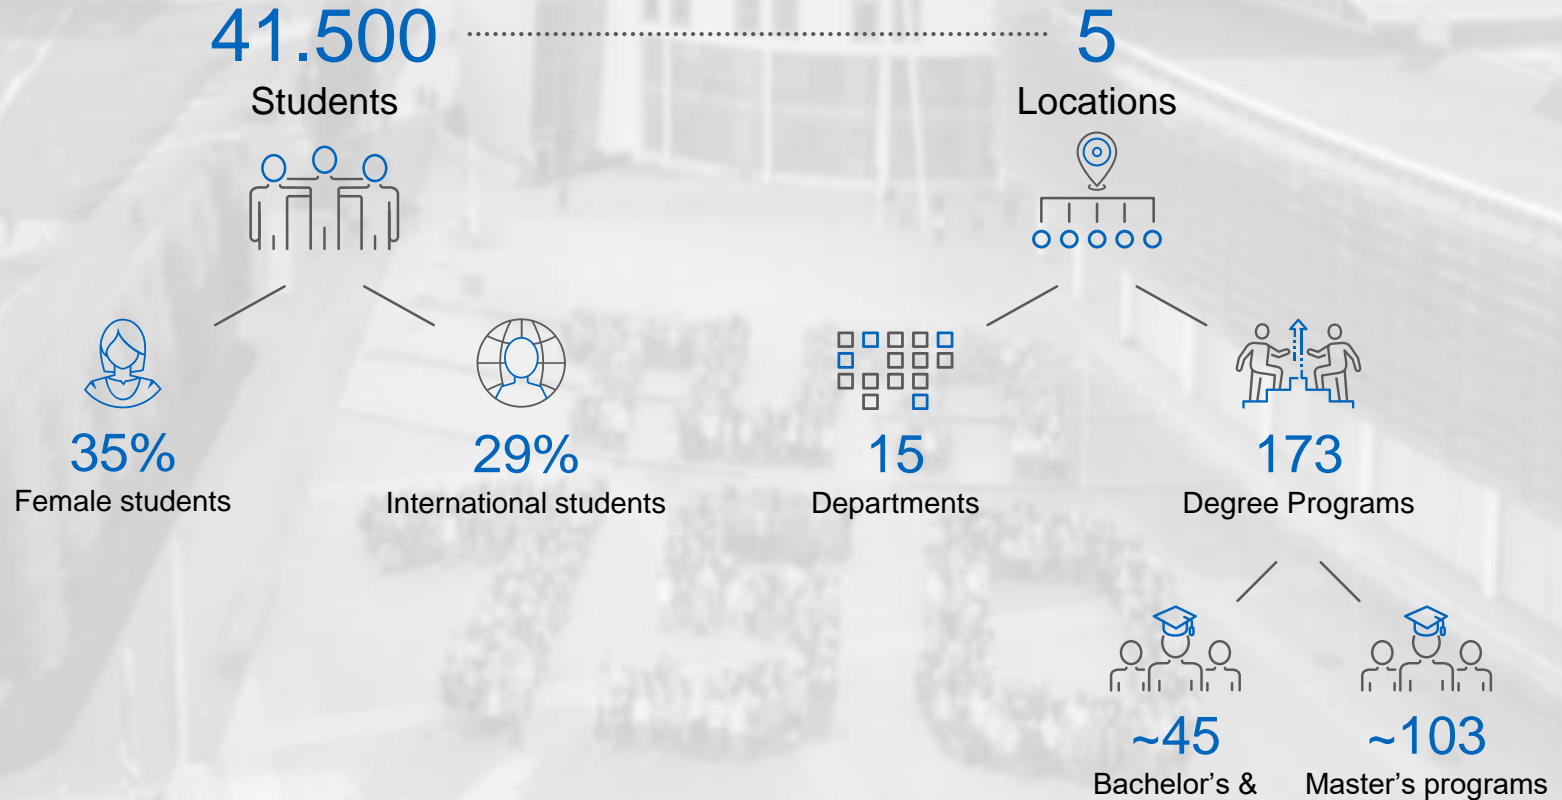

Technical University of Munich

Studying at the Technical University of Munich

Locations

Locations

MUNICH
Campus Munich

GARCHING
Campus Garching

STRAUBING
Campus Straubing

FREISING-WEIHENSTEPHAN
Center of Life and Food Science Weihenstephan

HEILBRONN
Campus Heilbronn

Facts and Figures

Architecture

Aerospace and Geodesy

Sports and Health Science

Civil, Geo and Environmental
Engineering

Mechanical Engineering

TUM School of Education